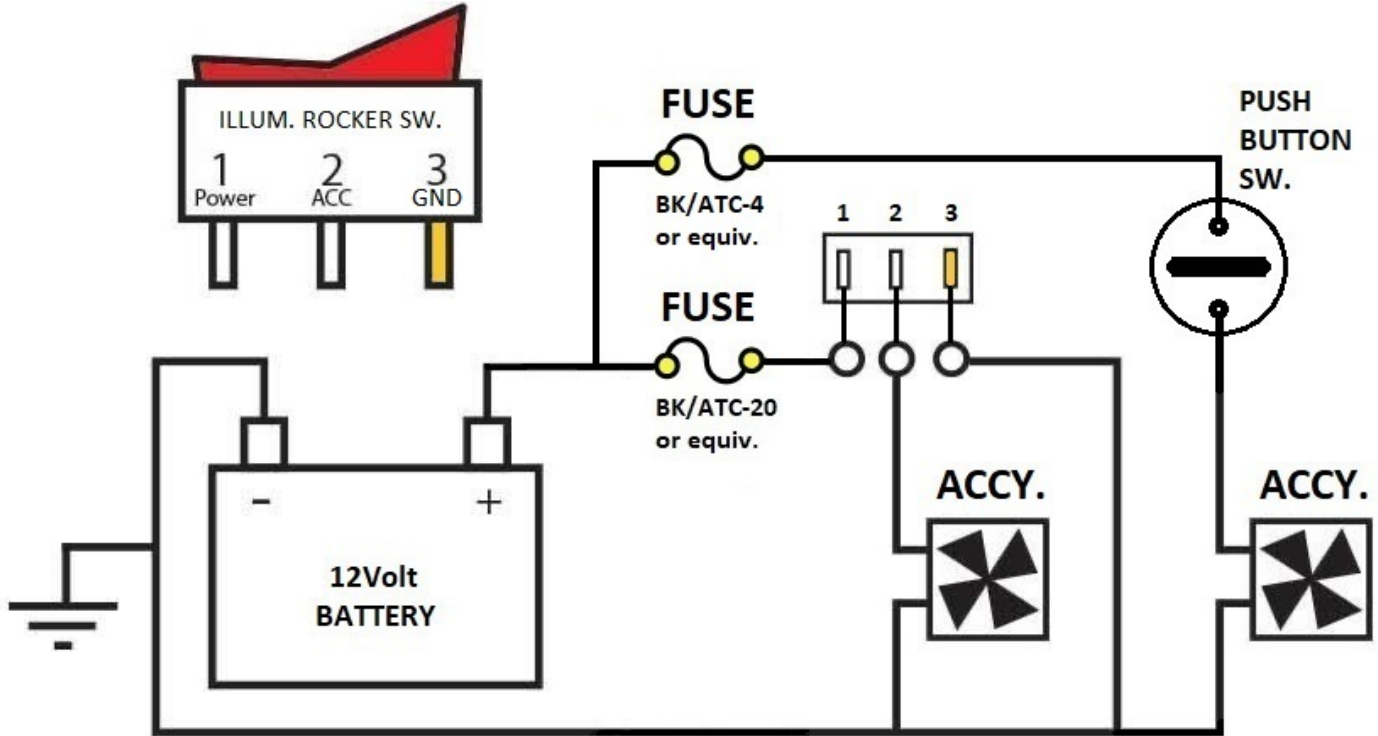

American Relay Controls

Email: support@americanrelaycontrols.com

Web: www.americanrelaycontrols.com

Phone: (888)486-1272

SWITCH PANEL WIRING DIAGRAM

Part# SPAS-00001-00

Panel of 4, 20Amp, Illuminated Rocker Switches and 1 4Amp, Push Button Switch

NOTE A fuse MUST accompany ALL five switch circuits.